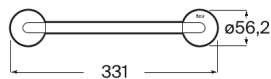

TECHNICAL DRAWINGS

FEATURES

Finish: Chrome

Fixing kit: Included

Installation options: Only with screws

Installation type: Wall-mounted

Material: Metal

Maximum weight supported (Kg): 10

Shape: Straight

Suitable for: Basin